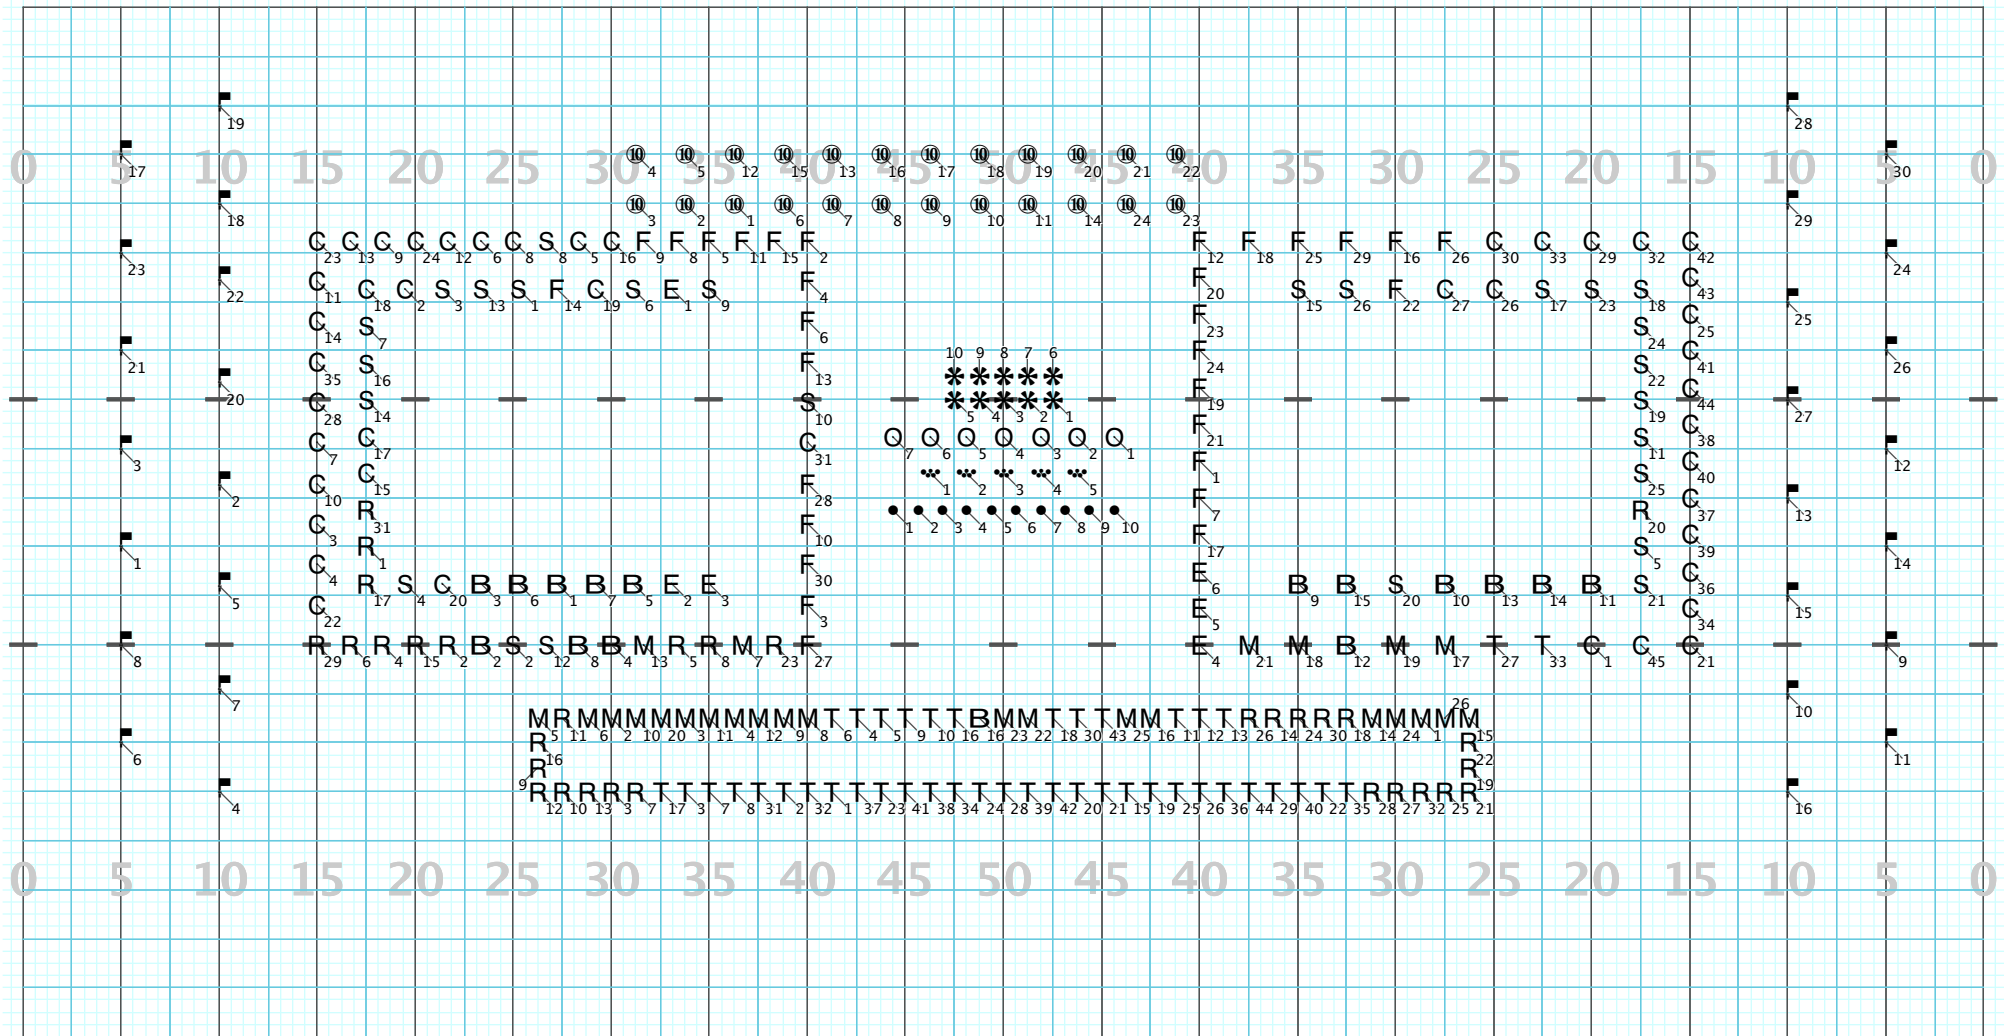

Director Viewpoint

Oklahoma State University Cowboy Marching Band
Garth Brooks Show - Oct. 14, 2017 - OSU vs. Baylor, HOMECOMING 2017
drill design by Mallory Brooks

Licensed to: Oklahoma State University
Created on Pyware 3D.

Move 30/Tubas FTL (m. 49-56)
MT 4 (m. 57)